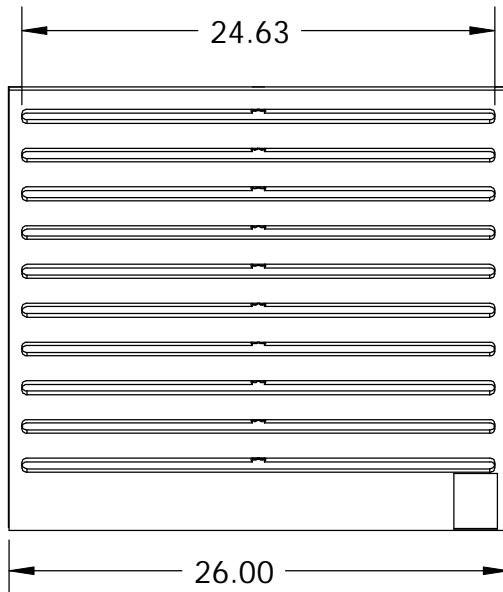

ALL 5/8" THICK MDF

ACCEPTS 24" WIDE TILES
OR BOARDS

SOLID "BOX" CONSTRUCTION
GLUED AND SCREWED TOGETHER

ALL OUTSIDE EXPOSED EDGES
ARE EDGEBANDED BLACK

CUSTOM SIZES/DESIGNS AVAILABLE!!!

HOLDS 10 BOARDS 24" WIDE
X 1/2" THICK

PRICING 1/CARTON

10 OR MORE: \$81.25/EACH

20 OR MORE: \$72.50/EACH

ACCEPTS UP
TO 1/2" THICK
BOARDS